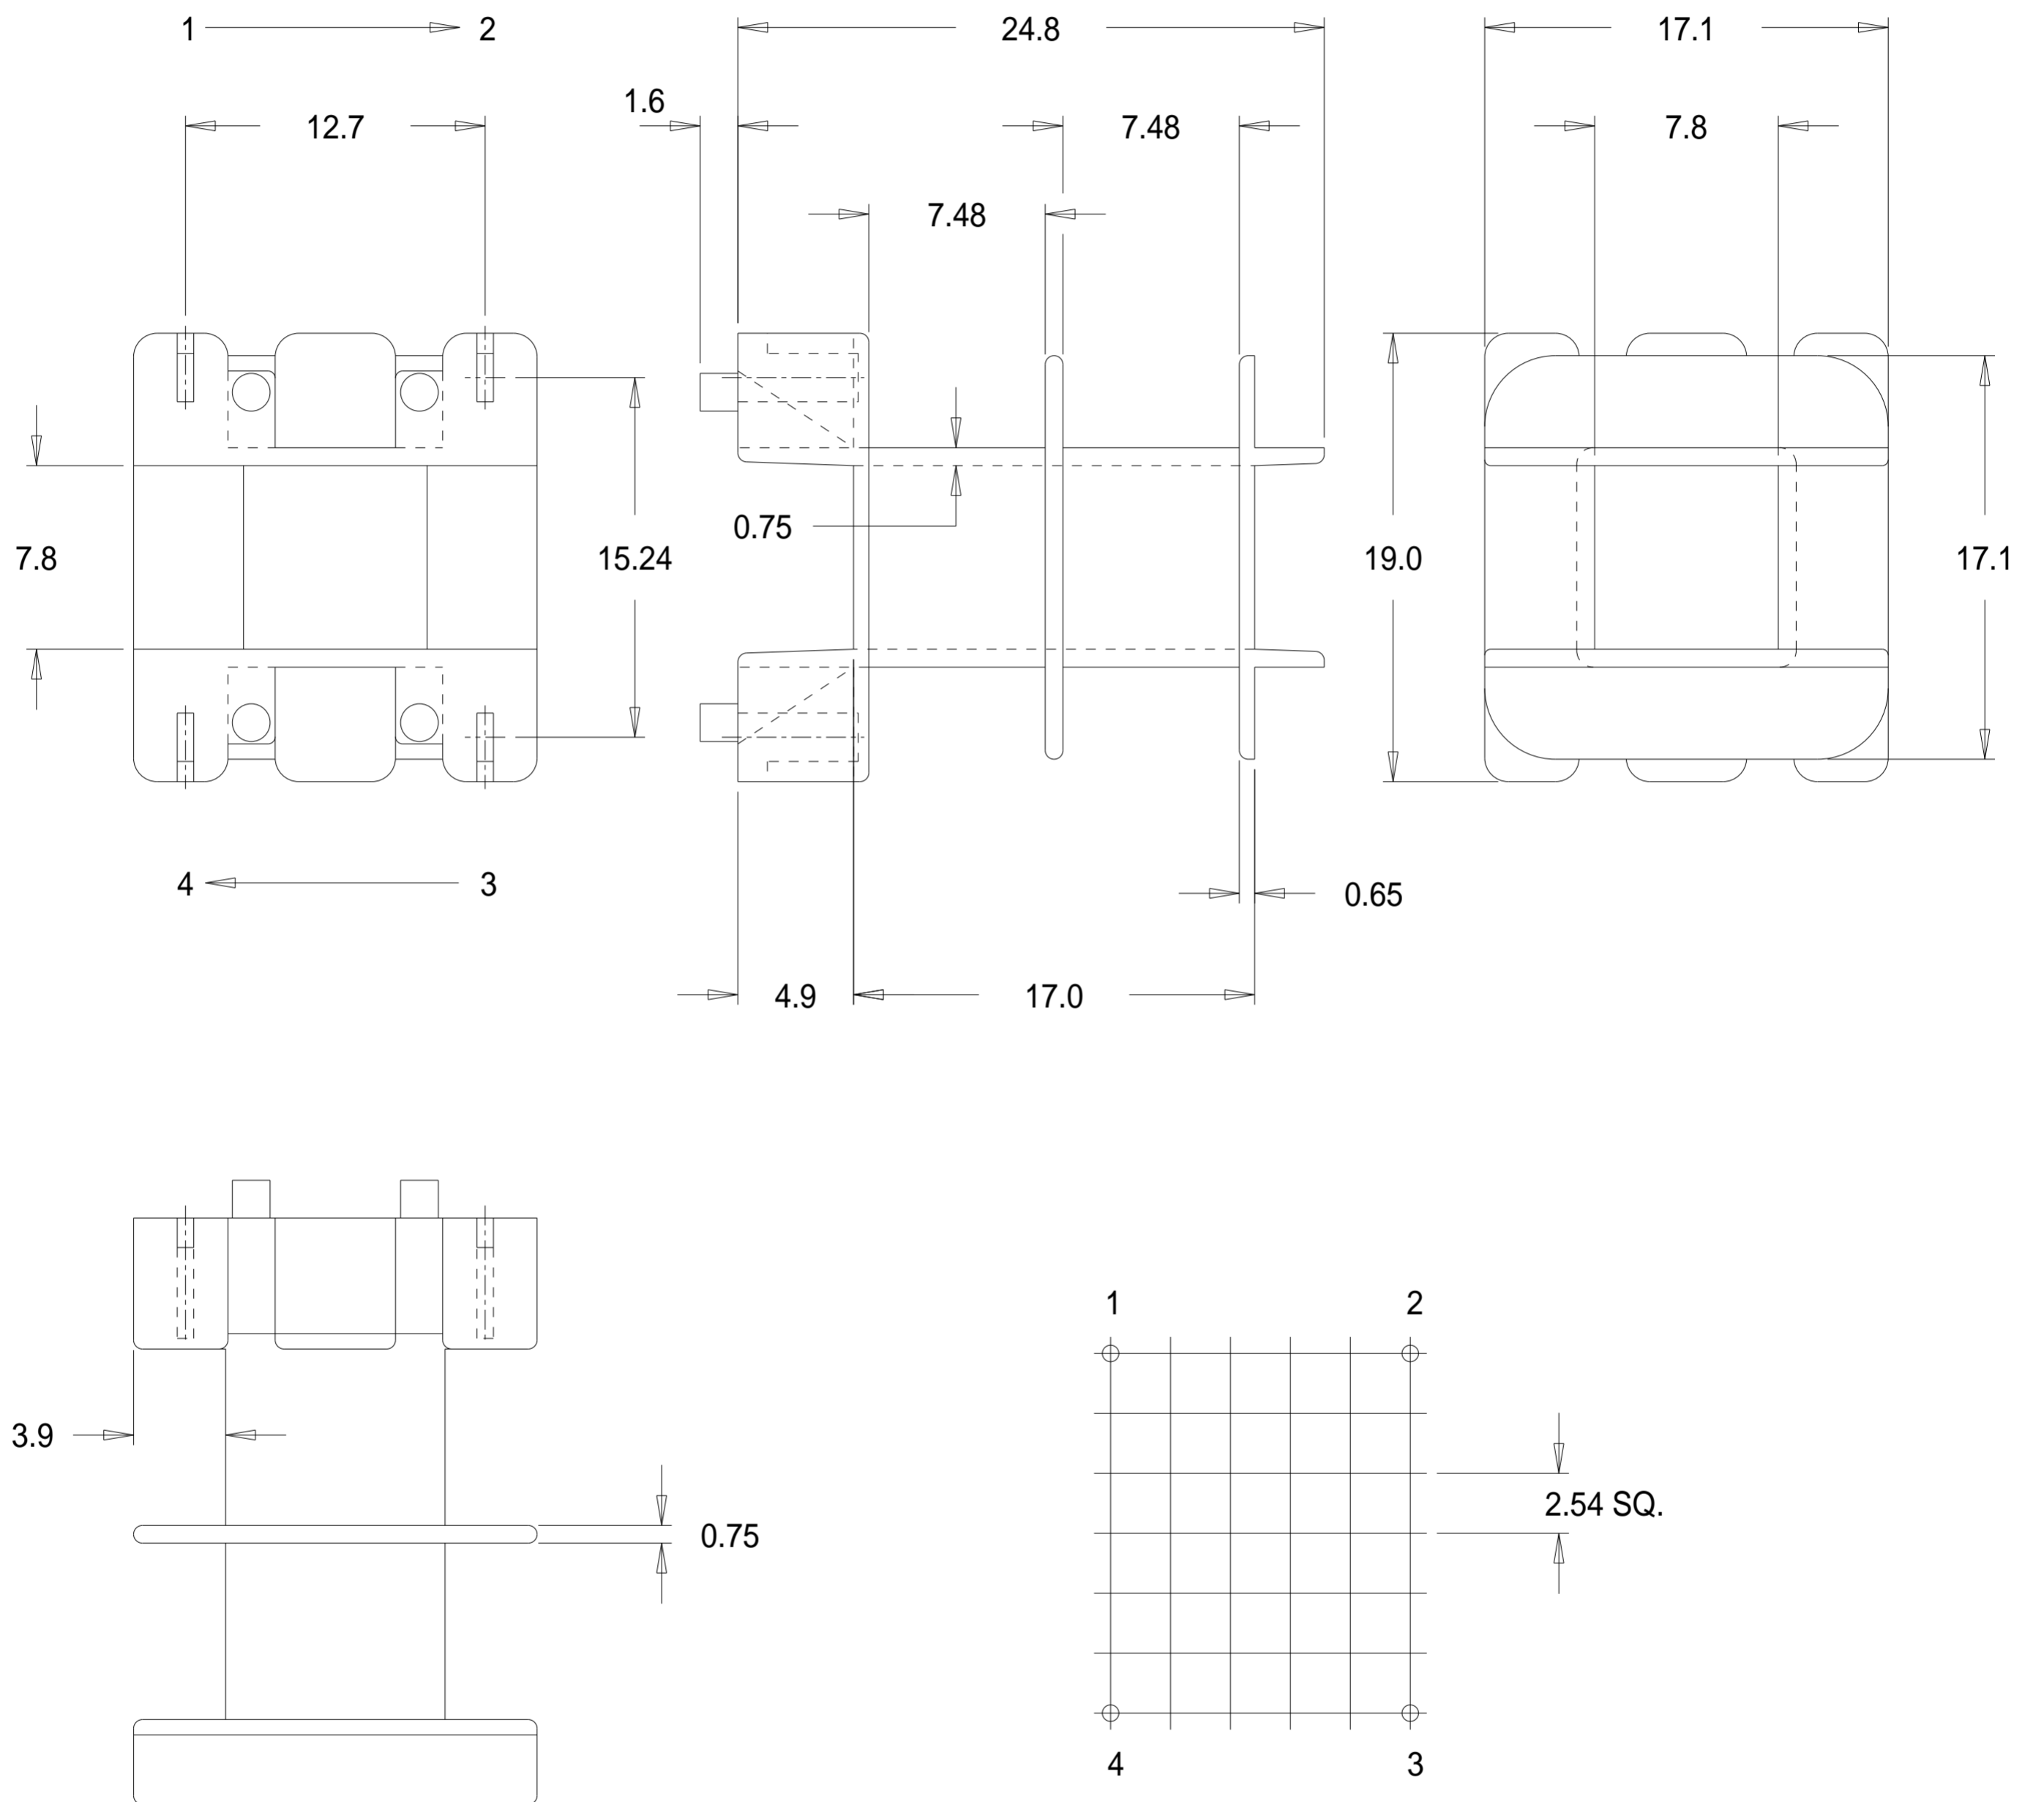

Part No. FE0084
 EF 25/13/7 Vertical Filter
 Double Section Bobbin

Dimensions in millimetres.